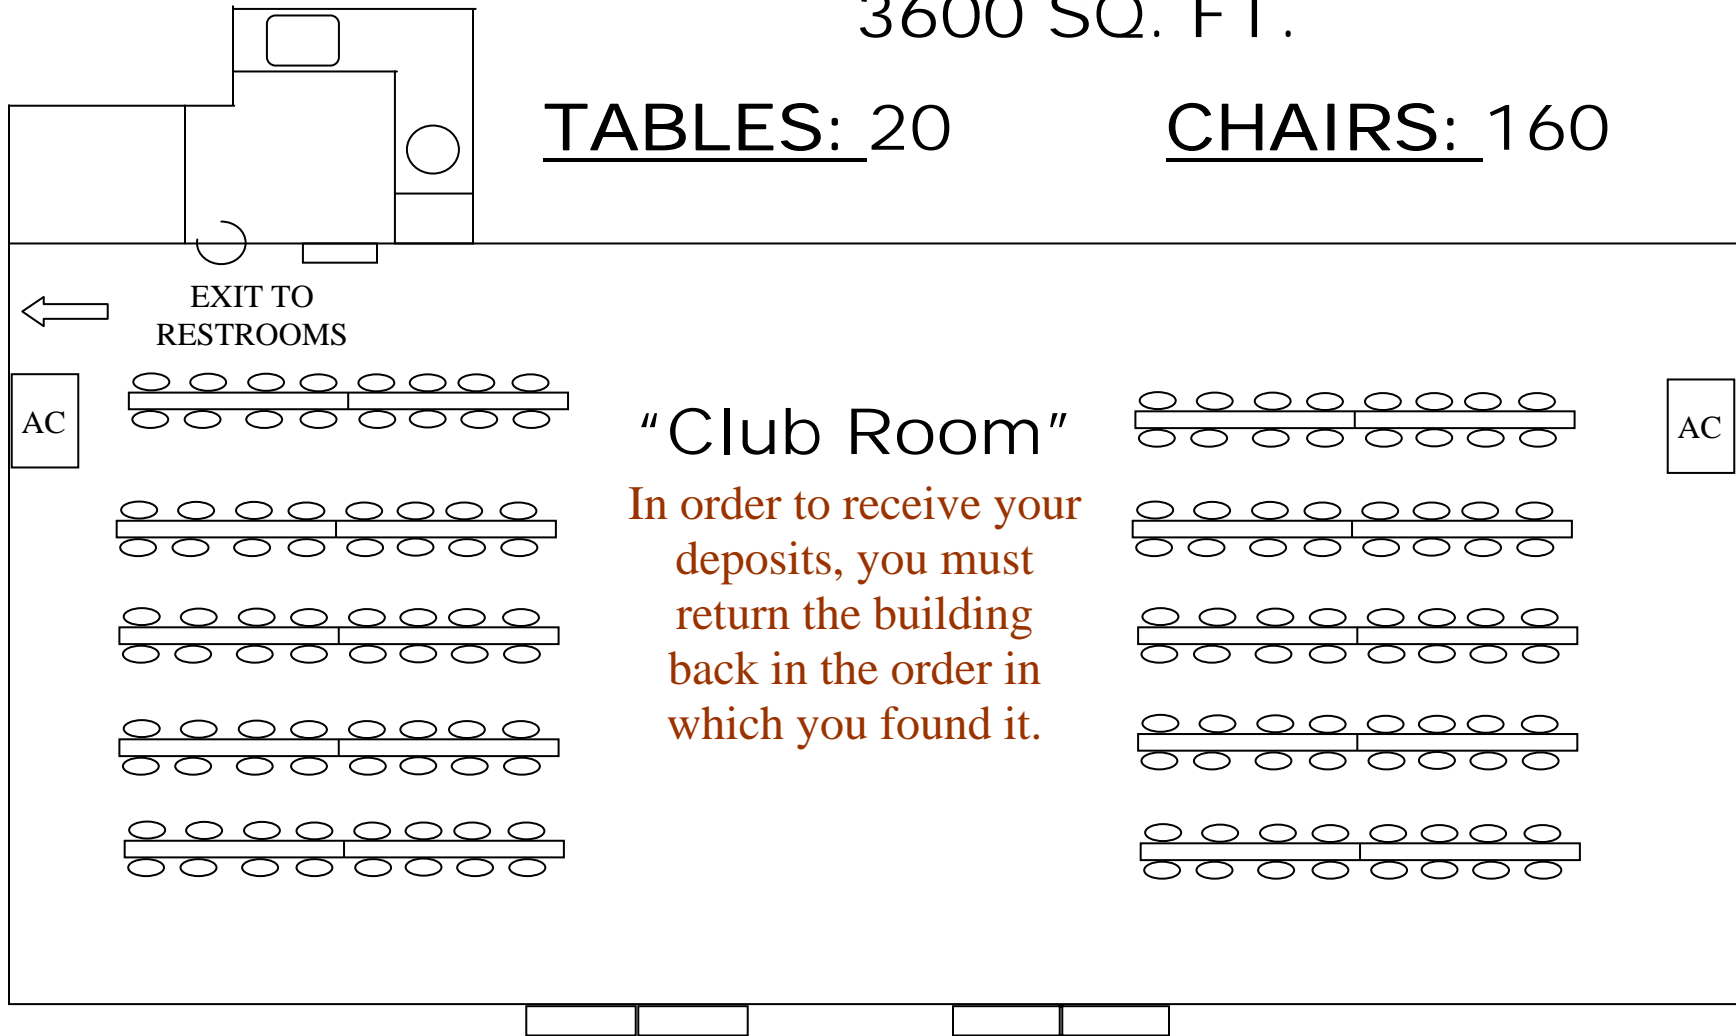

3600 SQ. FT.

TABLES: 20

CHAIRS: 160

EXIT TO
RESTROOMS

AC

"Club Room"

In order to receive your
deposits, you must
return the building
back in the order in
which you found it.

AC